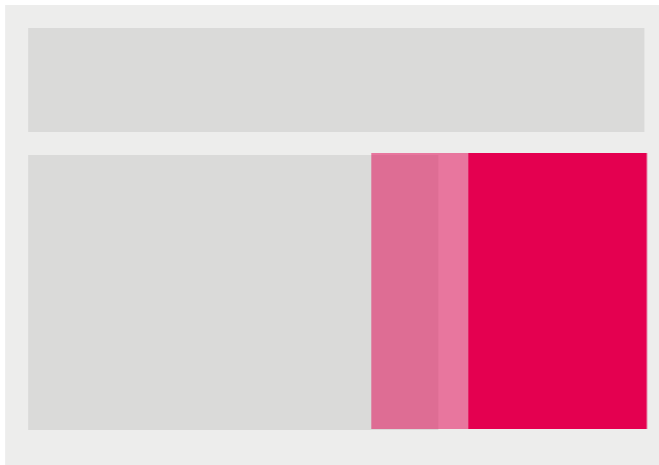

**MEGABANNER +
DOUBLE RECTANGLE**
Same dimensions and weight
CPM 105 €

EXAMPLE

DROP MEGABANNER
Dimensions
728/980 x 90/180 px
Size 50 kb CPM 60 €

EXAMPLE

DROP DOWN RECTANGLE
Dimensions
300x250 / 450x450 px
Size 50 kb CPM 50 €

EXAMPLE

**DOUBLE DROP DOWN
RECTANGLE**
Dimensions 300/450 x 600 px
Size 50 kb CPM 60 €

EXAMPLE

INTERTITIAL + MEGABANNER
Dimensions
800x 600 + 728 x 90 px / 986x90 px
5-7 seconds. CPM 90 €

EXAMPLE

INTERSTITIAL + RECTANGLE
Dimensions
800x 600 + 300 x 250 px
5-7 seconds. CPM 90 €