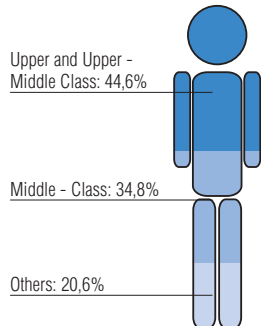

OUR READER

SEX

SOCIAL CLASS

AGE

FORMATS	SIZE	WEIGHT	CPM cost per 1.000 impacts (€)*	
	pixels	Kb	General Rotation	Home page
STANDAR				
Icon	140x70	6 Kb	16	22
Button	140x140	10 Kb	23	32
Vertical Banner	140x280	12 Kb	30	42
Giant Banner	728x90	15 Kb	38	48
Folded Giant Banner	728x180 / 728x90	20 Kb	42	52
Partial Page	300x250	15 Kb	56	70
Layer Flash	Máx. 600x400	20 Kb**	60	75
Interstitial	350x350	20 Kb**	72	90
Skyscraper	120x600	20 Kb	46	57
Regular Format + Reminder format	Size depends on creative		74	92
BULLETINS				
Bulletin Sponsorship	550x80	20 Kb	150€	
ECUMERCADO PREMIUM SERVICES				
Highlighted position			10€ / month	
Additional photographs			12€ / month	
Video			15€ / month	
Advertising module	120x120	6 Kb	30€ / month	

*The basic contract includes 10.000 impressions.

**Length of visibility 5-7 seconds.

ICON/BUTTON (140X70/140X140)

Advertising format highlighted inside a block of short news items and linked to the advertiser's site. Suitable for both brand image campaigns and, particularly, for products.

VERTICAL BANNER (140X280)

Alternative to the traditional horizontal banner. Due to its high visibility, it is appropriate for general turnover image campaigns, particularly in combination with this banner.