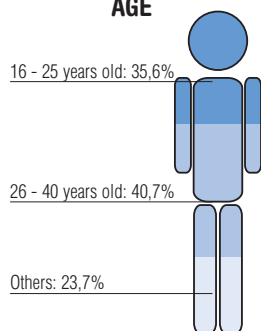

OUR READER

SEX

SOCIAL CLASS

AGE

FORMATS	SIZE	WEIGHT	CPM cost per 1.000 impacts (€)*	
	pixels	Kb	General Rotation	Home page
STANDAR				
Icon	140x70	6 Kb	16	22
Button	140x140	10 Kb	23	32
Vertical Banner	140x280	12 Kb	30	42
Giant Banner	728x90	15 Kb	38	48
Folded Giant Banner	728x180 / 728x90	20 Kb	42	52
Partial Page	300x250	15 Kb	56	70
Layer Flash	Máx. 600x400	20 Kb**	60	75
Interstitial	350x350	20 Kb**	72	90
Skyscraper	120x600	20 Kb	46	57
Regular Format + Reminder format	Size depends on creative		74	92
BULLETINS				
Bulletin Sponsorship	550x80	20 Kb	150€	
ECUMERCADO PREMIUM SERVICES				
Highlighted position			10€ / month	
Additional photographs			12€ / month	
Video			15€ / month	
Advertising module	120x120	6 Kb	30€ / month	

*The basic contract includes 10.000 impressions.

**Length of visibility 5-7 seconds.

ICON/BUTTON (140X70/140X140)

Advertising format highlighted inside a block of short news items and linked to the advertiser's site. Suitable for both brand image campaigns and, particularly, for products.

VERTICAL BANNER (140X280)

Alternative to the traditional horizontal banner. Due to its high visibility, it is appropriate for general turnover image campaigns, particularly in combination with this banner.