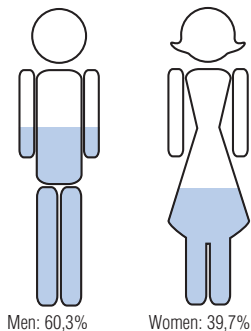

OUR READER

SEX

SOCIAL CLASS

AGE

FORMATS	SIZE	WEIGHT	CPM cost per 1.000 impacts (€)*	
	pixels	Kb	General Rotation	Home page
STANDAR				
Icon	140x70	6 Kb	16	22
Button	140x140	10 Kb	23	32
Vertical Banner	140x280	12 Kb	30	42
Giant Banner	728x90	15 Kb	38	48
Folded Giant Banner	728x180 / 728x90	20 Kb	42	52
Partial Page	300x250	15 Kb	56	70
Layer Flash	Máx. 600x400	20 Kb**	60	75
Interstitial	350x350	20 Kb**	72	90
Skyscraper	120x600	20 Kb	46	57
Regular Format + Reminder format	Size depends on creative		74	92
BULLETINS				
Bulletin Sponsorship	550x80	20 Kb	150€	
ECUMERCADO PREMIUM SERVICES				
Highlighted position			10€ / month	
Additional photographs			12€ / month	
Video			15€ / month	
Advertising module	120x120	6 Kb	30€ / month	

*The basic contract includes 10.000 impressions.

**Length of visibility 5-7 seconds.

ICON/BUTTON (140X70/140X140)

Advertising format highlighted inside a block of short news items and linked to the advertiser's site. Suitable for both brand image campaigns and, particularly, for products.

VERTICAL BANNER (140X280)

Alternative to the traditional horizontal banner. Due to its high visibility, it is appropriate for general turnover image campaigns, particularly in combination with this banner.